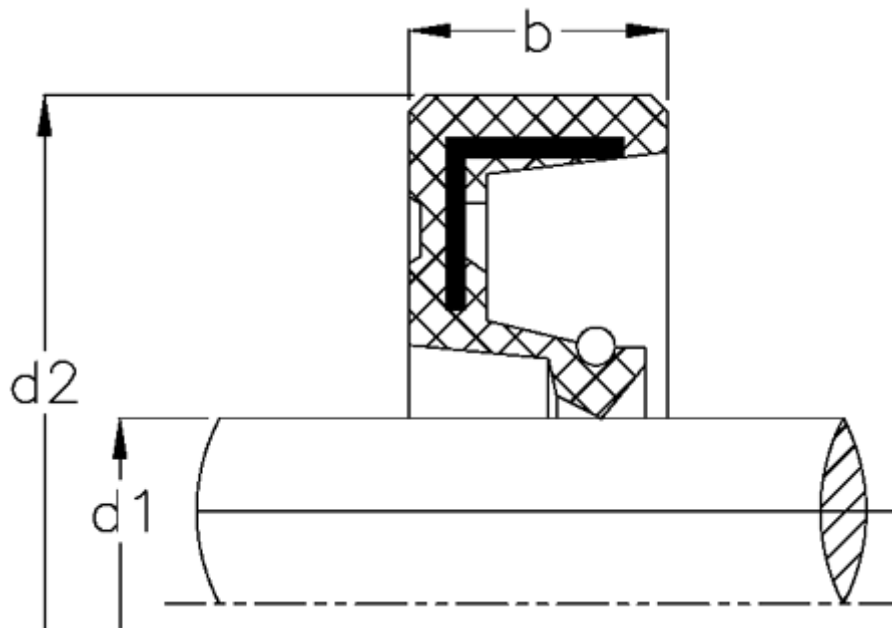

# Data Sheet

Article number: 170103000550070000

Description: KLEE Rotary shaft seal WA 3055/7  
NBR nitrile rubber, standard

## Measures

b = 7  
d1 = 30  
d2 = 55  
Material = NBR